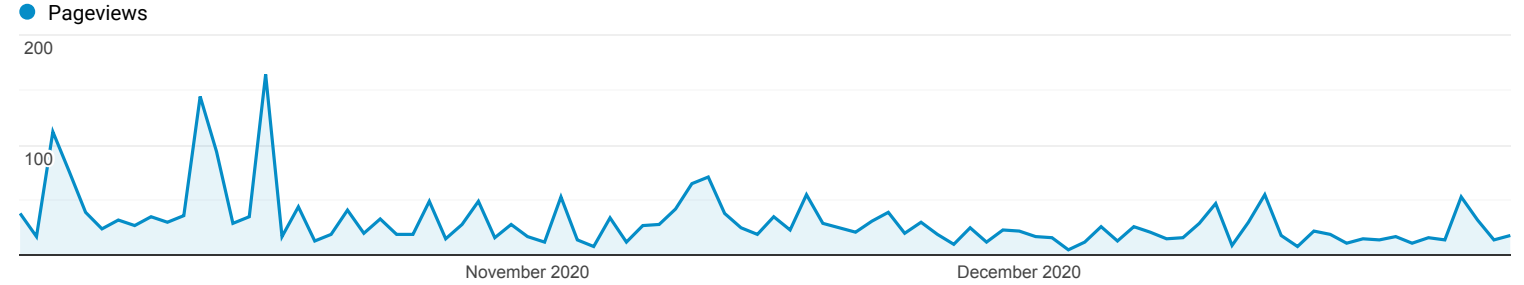

Pages

**All Users**  
100.00% Pageviews

Oct 1, 2020 - Dec 31, 2020

Explorer

Page	Pageviews	Unique Pageviews	Avg. Time on Page	Entrances	Bounce Rate	% Exit	Page Value
	<b>2,845</b> % of Total: 100.00% (2,845)	<b>2,316</b> % of Total: 100.00% (2,316)	<b>00:02:44</b> Avg for View: 00:02:44 (0.00%)	<b>1,692</b> % of Total: 100.00% (1,692)	<b>77.66%</b> Avg for View: 77.66% (0.00%)	<b>59.47%</b> Avg for View: 59.47% (0.00%)	<b>\$0.00</b> % of Total: 0.00% (\$0.00)
1. /	<b>714</b> (25.10%)	<b>595</b> (25.69%)	00:02:40	<b>536</b> (31.68%)	75.37%	65.69%	\$0.00 (0.00%)
2. /operindex.htm	<b>227</b> (7.98%)	<b>173</b> (7.47%)	00:01:50	<b>77</b> (4.55%)	62.34%	37.44%	\$0.00 (0.00%)
3. /liveaboard-dive-travel-specials/	<b>183</b> (6.43%)	<b>148</b> (6.39%)	00:04:38	<b>68</b> (4.02%)	67.65%	51.37%	\$0.00 (0.00%)
4. /p2046.htm	<b>165</b> (5.80%)	<b>139</b> (6.00%)	00:02:57	<b>139</b> (8.22%)	86.33%	82.42%	\$0.00 (0.00%)
5. /dive-travel-specials-press-releases/	<b>105</b> (3.69%)	<b>56</b> (2.42%)	00:01:40	<b>28</b> (1.65%)	53.57%	32.38%	\$0.00 (0.00%)
6. /mobile.htm	<b>102</b> (3.59%)	<b>94</b> (4.06%)	00:01:08	<b>88</b> (5.20%)	80.68%	77.45%	\$0.00 (0.00%)
7. /facebook/	<b>77</b> (2.71%)	<b>51</b> (2.20%)	00:04:38	<b>26</b> (1.54%)	65.38%	41.56%	\$0.00 (0.00%)
8. /shops-mobile.htm	<b>69</b> (2.43%)	<b>66</b> (2.85%)	00:06:05	<b>66</b> (3.90%)	95.45%	95.65%	\$0.00 (0.00%)
9. /rates.htm	<b>61</b> (2.14%)	<b>39</b> (1.68%)	00:04:32	<b>20</b> (1.18%)	70.00%	45.90%	\$0.00 (0.00%)
10. /shops.htm	<b>61</b> (2.14%)	<b>58</b> (2.50%)	00:06:16	<b>56</b> (3.31%)	96.43%	91.80%	\$0.00 (0.00%)
11. /blog/	<b>57</b> (2.00%)	<b>50</b> (2.16%)	00:04:26	<b>15</b> (0.89%)	66.67%	42.11%	\$0.00 (0.00%)
12. /sunfrog.htm	<b>52</b> (1.83%)	<b>49</b> (2.12%)	00:01:14	<b>31</b> (1.83%)	70.97%	61.54%	\$0.00 (0.00%)
13. /e144.htm	<b>43</b> (1.51%)	<b>40</b> (1.73%)	00:01:09	<b>35</b> (2.07%)	82.86%	79.07%	\$0.00 (0.00%)
14. /blue-force-liveaboard-dive-travel-holidays/	<b>42</b> (1.48%)	<b>36</b> (1.55%)	00:04:03	<b>28</b> (1.65%)	71.43%	57.14%	\$0.00 (0.00%)
15. /liveaboard-dive-travel-specials/mobile.htm	<b>38</b> (1.34%)	<b>34</b> (1.47%)	00:01:08	<b>28</b> (1.65%)	96.43%	86.84%	\$0.00 (0.00%)
16. /clubs-mobile.htm	<b>34</b> (1.20%)	<b>30</b> (1.30%)	00:00:28	<b>30</b> (1.77%)	90.00%	88.24%	\$0.00 (0.00%)
17. /operindex-mobile.htm	<b>34</b> (1.20%)	<b>24</b> (1.04%)	00:00:09	<b>16</b> (0.95%)	93.75%	55.88%	\$0.00 (0.00%)
18. /e2.htm	<b>29</b> (1.02%)	<b>29</b> (1.25%)	00:00:00	<b>29</b> (1.71%)	100.00%	100.00%	\$0.00 (0.00%)
19. /fiji-vacation-home-rentals-scuba-diving/beachfront-cottage/	<b>28</b> (0.98%)	<b>28</b> (1.21%)	00:00:25	<b>20</b> (1.18%)	80.00%	64.29%	\$0.00 (0.00%)
20. /clubs.htm	<b>21</b> (0.74%)	<b>21</b> (0.91%)	00:00:45	<b>18</b> (1.06%)	94.44%	85.71%	\$0.00 (0.00%)