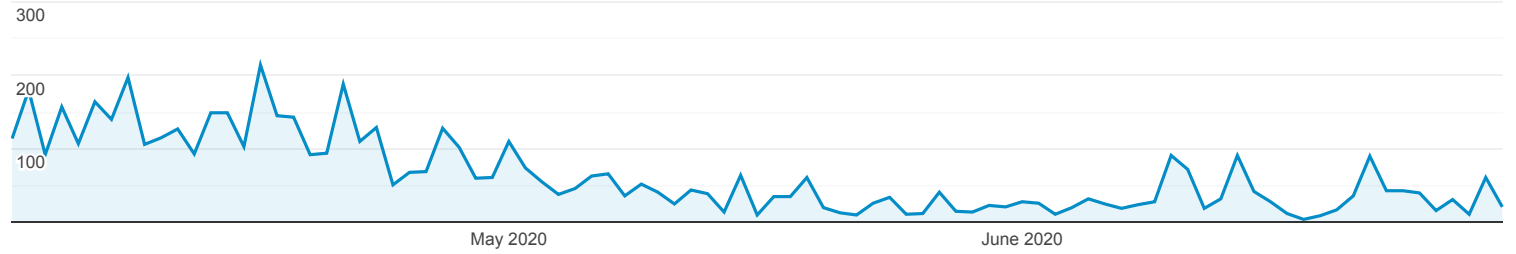

Pages

All Users
100.00% Pageviews

Apr 1, 2020 - Jun 30, 2020

Explorer

Pageviews

Page	Pageviews	Unique Pageviews	Avg. Time on Page	Entrances	Bounce Rate	% Exit	Page Value
	5,817 % of Total: 100.00% (5,817)	4,507 % of Total: 100.00% (4,507)	00:03:24 Avg for View: 00:03:24 (0.00%)	2,093 % of Total: 100.00% (2,093)	63.83% Avg for View: 63.83% (0.00%)	35.98% Avg for View: 35.98% (0.00%)	\$0.00 % of Total: 0.00% (\$0.00)
1. /	1,323 (22.74%)	997 (22.12%)	00:03:00	831 (39.70%)	62.33%	49.28%	\$0.00 (0.00%)
2. /operindex.htm	835 (14.35%)	499 (11.07%)	00:01:50	153 (7.31%)	24.84%	15.57%	\$0.00 (0.00%)
3. /liveaboard-dive-travel-specials/	206 (3.54%)	181 (4.02%)	00:04:32	56 (2.68%)	83.93%	45.15%	\$0.00 (0.00%)
4. /shops.htm	205 (3.52%)	185 (4.10%)	00:04:12	86 (4.11%)	81.40%	50.73%	\$0.00 (0.00%)
5. /p2046.htm	156 (2.68%)	118 (2.62%)	00:02:22	106 (5.06%)	66.98%	56.41%	\$0.00 (0.00%)
6. /clubs.htm	129 (2.22%)	111 (2.46%)	00:04:40	58 (2.77%)	67.24%	47.29%	\$0.00 (0.00%)
7. /mobile.htm	122 (2.10%)	101 (2.24%)	00:01:48	92 (4.40%)	80.43%	77.05%	\$0.00 (0.00%)
8. /shops-mobile.htm	105 (1.81%)	99 (2.20%)	00:06:22	99 (4.73%)	92.93%	93.33%	\$0.00 (0.00%)
9. /rates.htm	85 (1.46%)	70 (1.55%)	00:01:46	41 (1.96%)	80.49%	60.00%	\$0.00 (0.00%)
10. /puertorico-scuba-photos.htm	61 (1.05%)	17 (0.38%)	00:00:55	4 (0.19%)	75.00%	11.48%	\$0.00 (0.00%)
11. /thailand-dive-travel/index.htm	54 (0.93%)	48 (1.07%)	00:03:56	5 (0.24%)	20.00%	20.37%	\$0.00 (0.00%)
12. /thailand-dive-travel/thailand-scuba-diving/	54 (0.93%)	42 (0.93%)	00:07:26	8 (0.38%)	37.50%	20.37%	\$0.00 (0.00%)
13. /e2.htm	53 (0.91%)	48 (1.07%)	00:08:26	47 (2.25%)	91.49%	90.57%	\$0.00 (0.00%)
14. /thailand-dive-travel/thailand-dive-information/	53 (0.91%)	42 (0.93%)	00:06:11	8 (0.38%)	37.50%	16.98%	\$0.00 (0.00%)
15. /p0566.htm	46 (0.79%)	36 (0.80%)	00:02:29	5 (0.24%)	80.00%	19.57%	\$0.00 (0.00%)
16. /florida-dive-travel/index.htm	42 (0.72%)	37 (0.82%)	00:05:24	5 (0.24%)	20.00%	19.05%	\$0.00 (0.00%)
17. /philippines-dive-travel/index.htm	39 (0.67%)	32 (0.71%)	00:02:57	4 (0.19%)	25.00%	20.51%	\$0.00 (0.00%)
18. /florida-dive-travel/dive-information/	36 (0.62%)	29 (0.64%)	00:05:13	4 (0.19%)	50.00%	19.44%	\$0.00 (0.00%)
19. /maldives-dive-travel/index.htm	35 (0.60%)	25 (0.55%)	00:03:55	3 (0.14%)	100.00%	25.71%	\$0.00 (0.00%)
20. /costa-rica-dive-travel/index.htm	34 (0.58%)	30 (0.67%)	00:03:25	2 (0.10%)	0.00%	17.65%	\$0.00 (0.00%)