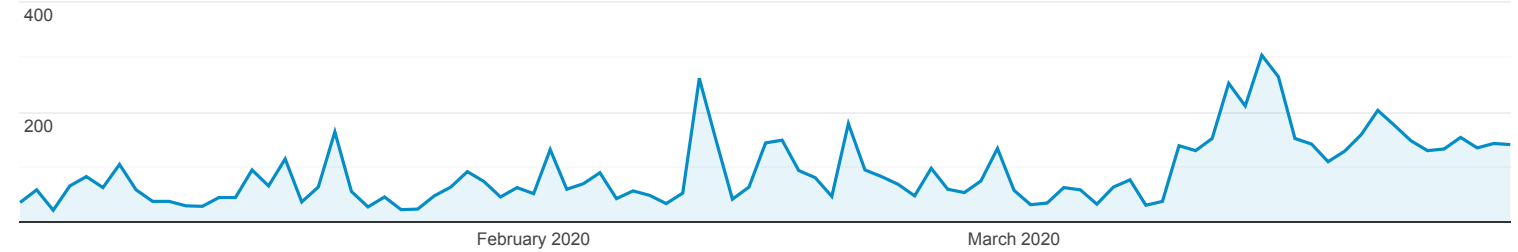

Pages

All Users
100.00% Pageviews

Jan 1, 2020 - Mar 31, 2020

Explorer

● Pageviews

Page	Pageviews	Unique Pageviews	Avg. Time on Page	Entrances	Bounce Rate	% Exit	Page Value
	8,386 % of Total: 100.00% (8,386)	5,405 % of Total: 100.00% (5,405)	00:02:32 Avg for View: 00:02:32 (0.00%)	2,796 % of Total: 100.00% (2,796)	62.23% Avg for View: 62.23% (0.00%)	33.34% Avg for View: 33.34% (0.00%)	\$0.00 % of Total: 0.00% (\$0.00)
1. /	2,517 (30.01%)	1,336 (24.72%)	00:04:00	1,193 (42.67%)	53.23%	39.97%	\$0.00 (0.00%)
2. /operindex.htm	1,116 (13.31%)	518 (9.58%)	00:01:40	144 (5.15%)	51.39%	18.28%	\$0.00 (0.00%)
3. /liveaboard-dive-travel-specials/	372 (4.44%)	264 (4.88%)	00:01:32	53 (1.90%)	58.49%	17.47%	\$0.00 (0.00%)
4. /p2046.htm	355 (4.23%)	233 (4.31%)	00:01:49	228 (8.15%)	46.05%	43.66%	\$0.00 (0.00%)
5. /shops.htm	282 (3.36%)	220 (4.07%)	00:02:34	59 (2.11%)	72.88%	24.82%	\$0.00 (0.00%)
6. /mobile.htm	268 (3.20%)	209 (3.87%)	00:02:24	188 (6.72%)	76.60%	70.90%	\$0.00 (0.00%)
7. /bahamas-dive-travel/index.htm	122 (1.45%)	76 (1.41%)	00:03:08	4 (0.14%)	0.00%	9.84%	\$0.00 (0.00%)
8. /fiji-vacation-home-rentals-scuba-diving/beachfront-cottage/	122 (1.45%)	88 (1.63%)	00:01:19	6 (0.21%)	50.00%	12.30%	\$0.00 (0.00%)
9. /clubs.htm	112 (1.34%)	100 (1.85%)	00:00:22	29 (1.04%)	75.86%	25.00%	\$0.00 (0.00%)
10. /index.htm	111 (1.32%)	81 (1.50%)	00:01:38	15 (0.54%)	66.67%	15.32%	\$0.00 (0.00%)
11. /rates.htm	106 (1.26%)	97 (1.79%)	00:01:48	49 (1.75%)	79.59%	50.94%	\$0.00 (0.00%)
12. /p2046a.htm	89 (1.06%)	72 (1.33%)	00:02:36	1 (0.04%)	0.00%	53.93%	\$0.00 (0.00%)
13. /liveaboard-dive-travel-specials/mobile.htm	77 (0.92%)	63 (1.17%)	00:00:17	51 (1.82%)	80.39%	76.62%	\$0.00 (0.00%)
14. /shops-mobile.htm	74 (0.88%)	74 (1.37%)	00:00:51	71 (2.54%)	100.00%	98.65%	\$0.00 (0.00%)
15. /operindex-mobile.htm	72 (0.86%)	37 (0.68%)	00:00:36	6 (0.21%)	66.67%	16.67%	\$0.00 (0.00%)
16. /rates-mobile.htm	68 (0.81%)	53 (0.98%)	00:00:24	47 (1.68%)	74.47%	70.59%	\$0.00 (0.00%)
17. /10-best-tips-for-night-diving-mantas-kona-hawaii-aggressor/	56 (0.67%)	36 (0.67%)	00:03:03	6 (0.21%)	66.67%	12.50%	\$0.00 (0.00%)
18. /dewinusantara-indonesialiveaboard/raja-ampat-scuba-diving/	56 (0.67%)	51 (0.94%)	00:01:25	5 (0.18%)	80.00%	28.57%	\$0.00 (0.00%)
19. /indonesia-dive-travel/	54 (0.64%)	30 (0.56%)	00:03:12	16 (0.57%)	93.75%	31.48%	\$0.00 (0.00%)
20. /p0566.htm	52 (0.62%)	28 (0.52%)	00:01:14	7 (0.25%)	42.86%	7.69%	\$0.00 (0.00%)