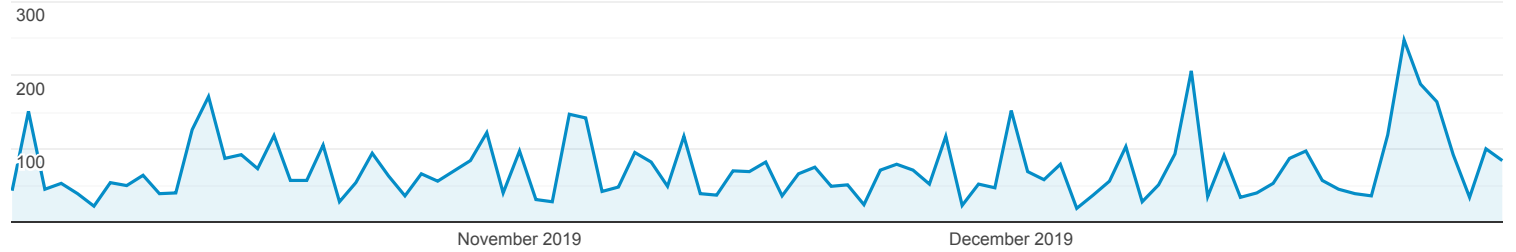

Pages

All Users
100.00% Pageviews

Oct 1, 2019 - Dec 31, 2019

Explorer

Pageviews

Page	Pageviews	Unique Pageviews	Avg. Time on Page	Entrances	Bounce Rate	% Exit	Page Value
	6,781 % of Total: 100.00% (6,781)	4,731 % of Total: 100.00% (4,731)	00:02:00 Avg for View: 00:02:00 (0.00%)	2,930 % of Total: 100.00% (2,930)	66.48% Avg for View: 66.48% (0.00%)	43.21% Avg for View: 43.21% (0.00%)	\$0.00 % of Total: 0.00% (\$0.00)
1. /	1,402 (20.68%)	1,048 (22.15%)	00:02:42	942 (32.15%)	57.13%	54.64%	\$0.00 (0.00%)
2. /operindex.htm	764 (11.27%)	430 (9.09%)	00:01:51	137 (4.68%)	51.82%	25.00%	\$0.00 (0.00%)
3. /liveaboard-dive-travel-specials/mobile.htm	370 (5.46%)	262 (5.54%)	00:00:46	244 (8.33%)	68.03%	67.03%	\$0.00 (0.00%)
4. /mobile.htm	363 (5.35%)	252 (5.33%)	00:00:37	221 (7.54%)	66.97%	57.02%	\$0.00 (0.00%)
5. /p2046.htm	334 (4.93%)	267 (5.64%)	00:01:14	265 (9.04%)	70.57%	69.46%	\$0.00 (0.00%)
6. /liveaboard-dive-travel-specials/	267 (3.94%)	207 (4.38%)	00:01:55	37 (1.26%)	51.35%	25.47%	\$0.00 (0.00%)
7. /operindex-mobile.htm	175 (2.58%)	71 (1.50%)	00:00:38	11 (0.38%)	18.18%	7.43%	\$0.00 (0.00%)
8. /shops.htm	106 (1.56%)	94 (1.99%)	00:01:59	41 (1.40%)	100.00%	45.28%	\$0.00 (0.00%)
9. /fiji-vacation-home-rentals-scuba-diving/beachfront-cottage/	104 (1.53%)	80 (1.69%)	00:01:46	35 (1.19%)	77.14%	40.38%	\$0.00 (0.00%)
10. /index.htm	95 (1.40%)	67 (1.42%)	00:03:18	17 (0.58%)	52.94%	20.00%	\$0.00 (0.00%)
11. /clubs.htm	92 (1.36%)	68 (1.44%)	00:00:40	32 (1.09%)	93.75%	39.13%	\$0.00 (0.00%)
12. /rates.htm	87 (1.28%)	73 (1.54%)	00:02:11	40 (1.37%)	85.00%	55.17%	\$0.00 (0.00%)
13. /puertorico-scuba-photos.htm	85 (1.25%)	13 (0.27%)	00:00:18	5 (0.17%)	60.00%	10.59%	\$0.00 (0.00%)
14. /shops-mobile.htm	56 (0.83%)	53 (1.12%)	00:01:10	53 (1.81%)	96.23%	94.64%	\$0.00 (0.00%)
15. /bahamas-dive-travel/index.htm	55 (0.81%)	46 (0.97%)	00:02:49	3 (0.10%)	0.00%	10.91%	\$0.00 (0.00%)
16. /cuba-liveaboard-mvavalon-dive-travel-special/	55 (0.81%)	22 (0.47%)	00:02:24	18 (0.61%)	55.56%	25.45%	\$0.00 (0.00%)
17. /p2046a.htm	55 (0.81%)	44 (0.93%)	00:02:54	6 (0.20%)	50.00%	41.82%	\$0.00 (0.00%)
18. /rates-mobile.htm	49 (0.72%)	37 (0.78%)	00:01:00	32 (1.09%)	75.00%	67.35%	\$0.00 (0.00%)
19. /liveboardadventures/	44 (0.65%)	39 (0.82%)	00:02:23	28 (0.96%)	82.14%	63.64%	\$0.00 (0.00%)
20. /philippines-dive-travel/index.htm	42 (0.62%)	27 (0.57%)	00:02:22	7 (0.24%)	57.14%	28.57%	\$0.00 (0.00%)