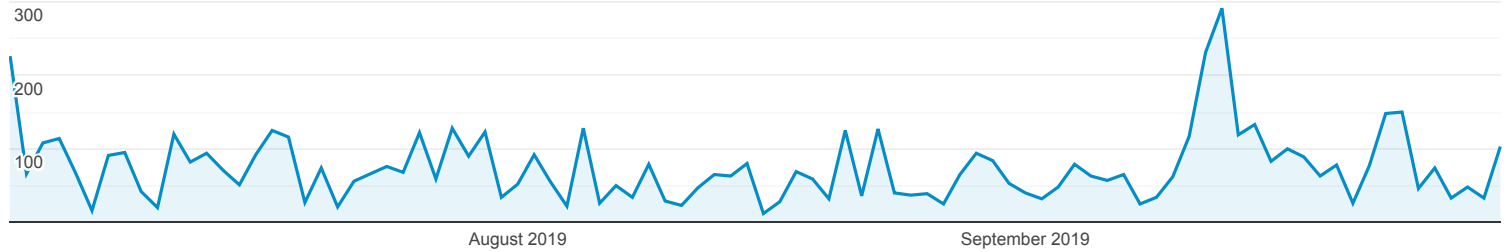

Pages

All Users
100.00% Pageviews

Jul 1, 2019 - Sep 30, 2019

Explorer

Pageviews

Page	Pageviews	Unique Pageviews	Avg. Time on Page	Entrances	Bounce Rate	% Exit	Page Value
	6,857 % of Total: 100.00% (6,857)	4,571 % of Total: 100.00% (4,571)	00:01:50 Avg for View: 00:01:50 (0.00%)	2,725 % of Total: 100.00% (2,725)	62.89% Avg for View: 62.89% (0.00%)	39.74% Avg for View: 39.74% (0.00%)	\$0.00 % of Total: 0.00% (\$0.00)
1. /	1,126 (16.42%)	745 (16.30%)	00:01:52	632 (23.19%)	40.27%	47.16%	\$0.00 (0.00%)
2. /operindex.htm	855 (12.47%)	342 (7.48%)	00:01:31	101 (3.71%)	28.71%	11.93%	\$0.00 (0.00%)
3. /mobile.htm	603 (8.79%)	373 (8.16%)	00:01:26	340 (12.48%)	72.35%	50.58%	\$0.00 (0.00%)
4. /liveaboard-dive-travel-specials/mobile.htm	299 (4.36%)	266 (5.82%)	00:02:21	233 (8.55%)	89.27%	83.28%	\$0.00 (0.00%)
5. /p2046.htm	268 (3.91%)	206 (4.51%)	00:01:23	198 (7.27%)	69.70%	63.06%	\$0.00 (0.00%)
6. /events.htm	177 (2.58%)	122 (2.67%)	00:01:53	11 (0.40%)	72.73%	16.95%	\$0.00 (0.00%)
7. /operindex-mobile.htm	154 (2.25%)	82 (1.79%)	00:00:40	13 (0.48%)	53.85%	13.64%	\$0.00 (0.00%)
8. /shops.htm	142 (2.07%)	114 (2.49%)	00:02:02	93 (3.41%)	91.40%	69.01%	\$0.00 (0.00%)
9. /liveaboard-dive-travel-specials/	138 (2.01%)	96 (2.10%)	00:02:23	29 (1.06%)	58.62%	31.16%	\$0.00 (0.00%)
10. /shops-mobile.htm	131 (1.91%)	71 (1.55%)	00:01:24	68 (2.50%)	86.76%	51.91%	\$0.00 (0.00%)
11. /rates.htm	108 (1.58%)	76 (1.66%)	00:02:55	40 (1.47%)	62.50%	39.81%	\$0.00 (0.00%)
12. /clubs.htm	91 (1.33%)	65 (1.42%)	00:01:52	44 (1.61%)	81.82%	47.25%	\$0.00 (0.00%)
13. /puertorico-scuba-photos.htm	82 (1.20%)	19 (0.42%)	00:00:22	4 (0.15%)	25.00%	14.63%	\$0.00 (0.00%)
14. /fiji-vacation-home-rentals-scuba-diving/beachfront-cottage/	74 (1.08%)	61 (1.33%)	00:03:17	52 (1.91%)	86.54%	77.03%	\$0.00 (0.00%)
15. /clubs-mobile.htm	72 (1.05%)	42 (0.92%)	00:01:21	38 (1.39%)	94.74%	55.56%	\$0.00 (0.00%)
16. /index.htm	65 (0.95%)	52 (1.14%)	00:01:28	13 (0.48%)	46.15%	26.15%	\$0.00 (0.00%)
17. /p0566.htm	64 (0.93%)	59 (1.29%)	00:02:18	35 (1.28%)	85.71%	59.38%	\$0.00 (0.00%)
18. /rates-mobile.htm	55 (0.80%)	46 (1.01%)	00:02:56	41 (1.50%)	78.05%	70.91%	\$0.00 (0.00%)
19. /p2046a.htm	53 (0.77%)	33 (0.72%)	00:01:50	4 (0.15%)	50.00%	33.96%	\$0.00 (0.00%)
20. /saireecottagediving/	50 (0.73%)	39 (0.85%)	00:00:42	30 (1.10%)	76.67%	54.00%	\$0.00 (0.00%)