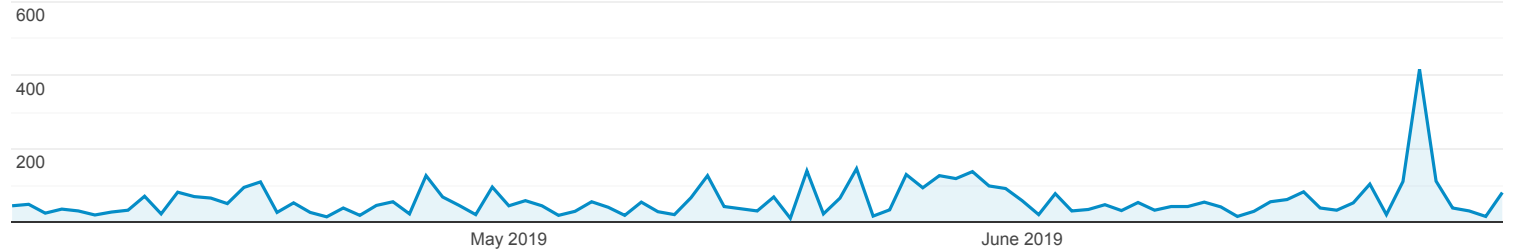

Pages

All Users
100.00% Pageviews

Apr 1, 2019 - Jun 30, 2019

Explorer

Pageviews

Page	Pageviews	Unique Pageviews	Avg. Time on Page	Entrances	Bounce Rate	% Exit	Page Value
	5,405 % of Total: 100.00% (5,405)	3,694 % of Total: 100.00% (3,694)	00:01:28 Avg for View: 00:01:28 (0.00%)	2,673 % of Total: 100.00% (2,673)	78.41% Avg for View: 78.41% (0.00%)	49.45% Avg for View: 49.45% (0.00%)	\$0.00 % of Total: 0.00% (\$0.00)
1. /	1,093 (20.22%)	891 (24.12%)	00:02:44	841 (31.46%)	79.67%	68.71%	\$0.00 (0.00%)
2. /mobile.htm	423 (7.83%)	204 (5.52%)	00:01:00	176 (6.58%)	67.05%	36.17%	\$0.00 (0.00%)
3. /operindex.htm	362 (6.70%)	212 (5.74%)	00:00:48	48 (1.80%)	68.75%	21.55%	\$0.00 (0.00%)
4. /p2046.htm	330 (6.11%)	257 (6.96%)	00:01:40	256 (9.58%)	69.92%	66.97%	\$0.00 (0.00%)
5. /australia-dive-travel/mobile.htm	246 (4.55%)	10 (0.27%)	00:00:08	7 (0.26%)	71.43%	3.25%	\$0.00 (0.00%)
6. /equipindex.htm	245 (4.53%)	154 (4.17%)	00:01:14	41 (1.53%)	53.66%	29.80%	\$0.00 (0.00%)
7. /liveaboard-dive-travel-specials/mobile.htm	193 (3.57%)	149 (4.03%)	00:01:02	130 (4.86%)	89.23%	69.95%	\$0.00 (0.00%)
8. /shops.htm	172 (3.18%)	162 (4.39%)	00:05:04	162 (6.06%)	92.59%	92.44%	\$0.00 (0.00%)
9. /operindex-mobile.htm	167 (3.09%)	42 (1.14%)	00:00:40	9 (0.34%)	22.22%	8.38%	\$0.00 (0.00%)
10. /liveaboard-dive-travel-specials/	97 (1.79%)	83 (2.25%)	00:02:47	61 (2.28%)	86.89%	67.01%	\$0.00 (0.00%)
11. /fiji-vacation-home-rentals-scuba-diving/beachfront-cottage/	93 (1.72%)	81 (2.19%)	00:02:58	70 (2.62%)	87.14%	79.57%	\$0.00 (0.00%)
12. /events.htm	90 (1.67%)	58 (1.57%)	00:01:16	12 (0.45%)	75.00%	21.11%	\$0.00 (0.00%)
13. /rates-mobile.htm	88 (1.63%)	19 (0.51%)	00:01:10	12 (0.45%)	58.33%	14.77%	\$0.00 (0.00%)
14. /rates.htm	86 (1.59%)	59 (1.60%)	00:02:45	44 (1.65%)	75.00%	53.49%	\$0.00 (0.00%)
15. /equipindex6.htm	62 (1.15%)	40 (1.08%)	00:01:41	20 (0.75%)	90.00%	38.71%	\$0.00 (0.00%)
16. /clubs.htm	61 (1.13%)	54 (1.46%)	00:01:13	54 (2.02%)	87.04%	88.52%	\$0.00 (0.00%)
17. /p0566.htm	57 (1.05%)	53 (1.43%)	00:01:33	47 (1.76%)	85.11%	78.95%	\$0.00 (0.00%)
18. /puertorico-scuba-photos.htm	54 (1.00%)	12 (0.32%)	00:00:16	5 (0.19%)	80.00%	14.81%	\$0.00 (0.00%)
19. /equipindex1.htm	51 (0.94%)	24 (0.65%)	00:00:44	4 (0.15%)	100.00%	21.57%	\$0.00 (0.00%)
20. /burmascubadiving.htm	48 (0.89%)	26 (0.70%)	00:00:40	17 (0.64%)	88.24%	37.50%	\$0.00 (0.00%)