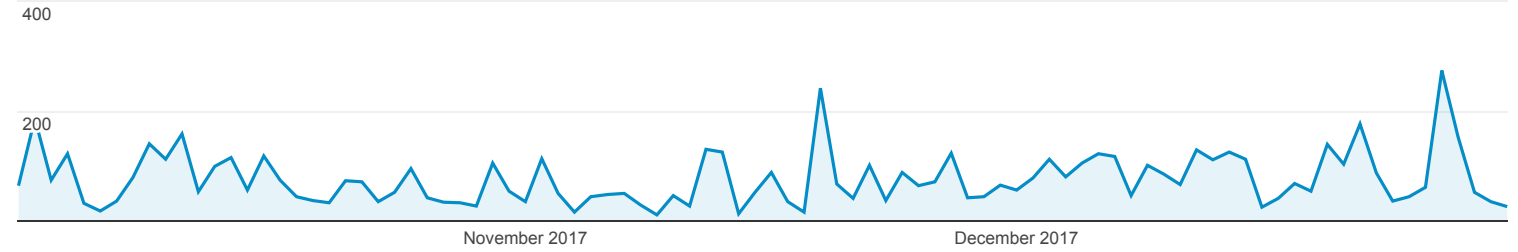

Pages

**All Users**  
100.00% Pageviews

Oct 1, 2017 - Dec 31, 2017

Explorer

Pageviews

Page	Pageviews	Unique Pageviews	Avg. Time on Page	Entrances	Bounce Rate	% Exit	Page Value
	7,000 % of Total: 100.00% (7,000)	4,651 % of Total: 100.00% (4,651)	00:02:00 Avg for View: 00:02:00 (0.00%)	2,681 % of Total: 100.00% (2,681)	70.68% Avg for View: 70.68% (0.00%)	38.30% Avg for View: 38.30% (0.00%)	\$0.00 % of Total: 0.00% (\$0.00)
1. /	<b>1,334</b> (19.06%)	<b>1,118</b> (24.04%)	00:02:52	<b>1,030</b> (38.42%)	<b>74.47%</b>	<b>66.72%</b>	<b>\$0.00</b> (0.00%)
2. /forums/forum.php	<b>588</b> (8.40%)	<b>325</b> (6.99%)	00:02:15	<b>121</b> (4.51%)	<b>57.02%</b>	<b>22.79%</b>	<b>\$0.00</b> (0.00%)
3. /operindex.htm	<b>411</b> (5.87%)	<b>245</b> (5.27%)	00:00:54	<b>68</b> (2.54%)	<b>61.76%</b>	<b>22.14%</b>	<b>\$0.00</b> (0.00%)
4. /forums/activity.php	<b>396</b> (5.66%)	<b>199</b> (4.28%)	00:02:47	<b>43</b> (1.60%)	<b>16.28%</b>	<b>18.69%</b>	<b>\$0.00</b> (0.00%)
5. /p2046.htm	<b>148</b> (2.11%)	<b>111</b> (2.39%)	00:02:10	<b>108</b> (4.03%)	<b>55.56%</b>	<b>57.43%</b>	<b>\$0.00</b> (0.00%)
6. /shops.htm	<b>135</b> (1.93%)	<b>127</b> (2.73%)	00:04:39	<b>126</b> (4.70%)	<b>92.86%</b>	<b>93.33%</b>	<b>\$0.00</b> (0.00%)
7. /equipindex.htm	<b>116</b> (1.66%)	<b>81</b> (1.74%)	00:01:30	<b>19</b> (0.71%)	<b>47.37%</b>	<b>21.55%</b>	<b>\$0.00</b> (0.00%)
8. /caymanscubadiving.htm	<b>112</b> (1.60%)	<b>56</b> (1.20%)	00:03:16	<b>28</b> (1.04%)	<b>50.00%</b>	<b>19.64%</b>	<b>\$0.00</b> (0.00%)
9. /galapagos-dive-travel/	<b>76</b> (1.09%)	<b>31</b> (0.67%)	00:01:27	<b>26</b> (0.97%)	<b>69.23%</b>	<b>36.84%</b>	<b>\$0.00</b> (0.00%)
10. /events.htm	<b>72</b> (1.03%)	<b>44</b> (0.95%)	00:02:21	<b>8</b> (0.30%)	<b>62.50%</b>	<b>27.78%</b>	<b>\$0.00</b> (0.00%)
11. /index.htm	<b>64</b> (0.91%)	<b>52</b> (1.12%)	00:02:53	<b>15</b> (0.56%)	<b>46.67%</b>	<b>26.56%</b>	<b>\$0.00</b> (0.00%)
12. /rates.htm	<b>61</b> (0.87%)	<b>52</b> (1.12%)	00:04:44	<b>36</b> (1.34%)	<b>75.00%</b>	<b>59.02%</b>	<b>\$0.00</b> (0.00%)
13. /caym-scuba.htm	<b>59</b> (0.84%)	<b>19</b> (0.41%)	00:01:35	<b>9</b> (0.34%)	<b>22.22%</b>	<b>10.17%</b>	<b>\$0.00</b> (0.00%)
14. /forums/showthread.php?21463-6-wrecks-you-should-dive-before-you-die=	<b>48</b> (0.69%)	<b>47</b> (1.01%)	00:03:43	<b>46</b> (1.72%)	<b>95.65%</b>	<b>93.75%</b>	<b>\$0.00</b> (0.00%)
15. /australiascubadiving.htm	<b>46</b> (0.66%)	<b>36</b> (0.77%)	00:05:11	<b>21</b> (0.78%)	<b>47.62%</b>	<b>34.78%</b>	<b>\$0.00</b> (0.00%)
16. /forums/showthread.php?21453-DAN-The-Do's-and-Don'ts-of-Dive-Etiquette=	<b>42</b> (0.60%)	<b>41</b> (0.88%)	00:03:29	<b>38</b> (1.42%)	<b>84.21%</b>	<b>76.19%</b>	<b>\$0.00</b> (0.00%)
17. /philippines-dive-travel/philippines-scuba-photos/	<b>42</b> (0.60%)	<b>28</b> (0.60%)	00:00:26	<b>25</b> (0.93%)	<b>76.00%</b>	<b>52.38%</b>	<b>\$0.00</b> (0.00%)
18. /forums/forumdisplay.php?54-Underwater-Photography-amp-Videography=	<b>41</b> (0.59%)	<b>37</b> (0.80%)	00:00:54	<b>13</b> (0.48%)	<b>100.00%</b>	<b>82.93%</b>	<b>\$0.00</b> (0.00%)
19. /braz-info.htm	<b>39</b> (0.56%)	<b>6</b> (0.13%)	00:00:35	<b>2</b> (0.07%)	<b>0.00%</b>	<b>2.56%</b>	<b>\$0.00</b> (0.00%)