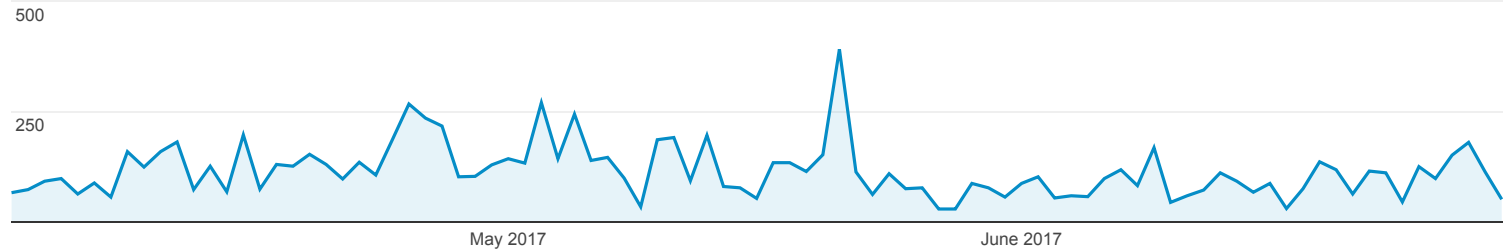

Apr 1, 2017 - Jun 30, 2017

Pages

All Users
100.00% Pageviews

Explorer

Pageviews

Page	Pageviews	Unique Pageviews	Avg. Time on Page	Entrances	Bounce Rate	% Exit	Page Value
	10,447 % of Total: 100.00% (10,447)	6,213 % of Total: 100.00% (6,213)	00:02:47 Avg for View: 00:02:47 (0.00%)	3,563 % of Total: 100.00% (3,563)	65.48% Avg for View: 65.48% (0.00%)	34.11% Avg for View: 34.11% (0.00%)	\$0.00 % of Total: 0.00% (\$0.00)
1. /	2,565 (24.55%)	1,461 (23.52%)	00:05:47	1,338 (37.55%)	64.50%	45.96%	\$0.00 (0.00%)
2. /p2046.htm	646 (6.18%)	460 (7.40%)	00:02:11	450 (12.63%)	52.67%	52.63%	\$0.00 (0.00%)
3. /operindex.htm	575 (5.50%)	372 (5.99%)	00:00:46	81 (2.27%)	46.91%	17.04%	\$0.00 (0.00%)
4. /forums/forum.php	354 (3.39%)	234 (3.77%)	00:02:31	28 (0.79%)	32.14%	10.45%	\$0.00 (0.00%)
5. /hondurasscubadiving.htm	308 (2.95%)	44 (0.71%)	00:01:42	25 (0.70%)	88.00%	9.42%	\$0.00 (0.00%)
6. /shops.htm	305 (2.92%)	272 (4.38%)	00:03:20	270 (7.58%)	86.67%	85.57%	\$0.00 (0.00%)
7. /forums/activity.php	280 (2.68%)	190 (3.06%)	00:03:32	33 (0.93%)	36.36%	19.64%	\$0.00 (0.00%)
8. /rates.htm	208 (1.99%)	90 (1.45%)	00:02:10	45 (1.26%)	62.22%	23.56%	\$0.00 (0.00%)
9. /p2046a.htm	162 (1.55%)	134 (2.16%)	00:01:33	21 (0.59%)	76.19%	52.47%	\$0.00 (0.00%)
10. /bona-scuba.htm	144 (1.38%)	42 (0.68%)	00:01:52	35 (0.98%)	88.57%	25.69%	\$0.00 (0.00%)
11. /forums/login.php?do=login	119 (1.14%)	54 (0.87%)	00:00:13	1 (0.03%)	0.00%	38.66%	\$0.00 (0.00%)
12. /equipindex.htm	117 (1.12%)	97 (1.56%)	00:00:40	10 (0.28%)	60.00%	24.79%	\$0.00 (0.00%)
13. /events.htm	115 (1.10%)	63 (1.01%)	00:01:54	16 (0.45%)	37.50%	16.52%	\$0.00 (0.00%)
14. /index.htm	115 (1.10%)	88 (1.42%)	00:02:21	16 (0.45%)	75.00%	30.43%	\$0.00 (0.00%)
15. /floridascubadiving.htm	114 (1.09%)	37 (0.60%)	00:02:12	20 (0.56%)	70.00%	17.54%	\$0.00 (0.00%)
16. /forums/profile.php?do=editprofile	105 (1.01%)	55 (0.89%)	00:00:10	48 (1.35%)	2.08%	3.81%	\$0.00 (0.00%)
17. /puertorico-scuba-photos.htm	96 (0.92%)	25 (0.40%)	00:00:55	6 (0.17%)	66.67%	12.50%	\$0.00 (0.00%)
18. /maldivesscubadiving.htm	83 (0.79%)	48 (0.77%)	00:03:02	11 (0.31%)	72.73%	25.30%	\$0.00 (0.00%)