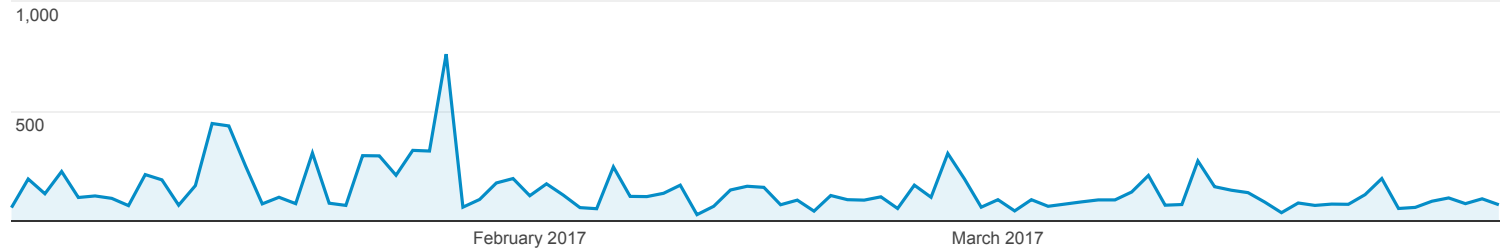

Jan 1, 2017 - Mar 31, 2017

Pages

All Users
100.00% Pageviews

Explorer

Pageviews

Page	Pageviews	Unique Pageviews	Avg. Time on Page	Entrances	Bounce Rate	% Exit	Page Value
	12,886 % of Total: 100.00% (12,886)	8,736 % of Total: 100.00% (8,736)	00:02:01 Avg for View: 00:02:01 (0.00%)	4,842 % of Total: 100.00% (4,842)	53.18% Avg for View: 53.18% (0.00%)	37.58% Avg for View: 37.58% (0.00%)	\$0.00 % of Total: 0.00% (\$0.00)
1. /	2,759 (21.41%)	1,585 (18.14%)	00:04:21	1,500 (30.98%)	51.27%	48.50%	\$0.00 (0.00%)
2. /p2046.htm	913 (7.09%)	638 (7.30%)	00:02:02	625 (12.91%)	46.72%	47.10%	\$0.00 (0.00%)
3. /forums/login.php?do=login	723 (5.61%)	319 (3.65%)	00:00:10	10 (0.21%)	30.00%	43.02%	\$0.00 (0.00%)
4. /operindex.htm	699 (5.42%)	431 (4.93%)	00:00:53	108 (2.23%)	24.07%	15.88%	\$0.00 (0.00%)
5. /forums/profile.php?do=editprofile	668 (5.18%)	348 (3.98%)	00:00:20	318 (6.57%)	2.20%	1.95%	\$0.00 (0.00%)
6. /shops.htm	462 (3.59%)	375 (4.29%)	00:02:31	372 (7.68%)	88.44%	76.84%	\$0.00 (0.00%)
7. /forums/forum.php	378 (2.93%)	231 (2.64%)	00:02:16	34 (0.70%)	20.59%	7.67%	\$0.00 (0.00%)
8. /forums/register.php?do=checkdate	342 (2.65%)	339 (3.88%)	00:00:53	8 (0.17%)	12.50%	5.26%	\$0.00 (0.00%)
9. /forums/register.php?do=addmember	329 (2.55%)	325 (3.72%)	00:01:45	0 (0.00%)	0.00%	92.10%	\$0.00 (0.00%)
10. /forums/register.php	323 (2.51%)	320 (3.66%)	00:00:17	11 (0.23%)	0.00%	1.24%	\$0.00 (0.00%)
11. /forums/activity.php	291 (2.26%)	184 (2.11%)	00:02:48	25 (0.52%)	12.00%	18.90%	\$0.00 (0.00%)
12. /domi-scuba.htm	240 (1.86%)	230 (2.63%)	00:04:27	229 (4.73%)	94.32%	94.58%	\$0.00 (0.00%)
13. /p2046a.htm	238 (1.85%)	205 (2.35%)	00:02:30	42 (0.87%)	83.33%	56.72%	\$0.00 (0.00%)
14. /equipindex.htm	203 (1.58%)	139 (1.59%)	00:00:50	15 (0.31%)	46.67%	20.20%	\$0.00 (0.00%)
15. /puertorico-scuba-photos.htm	120 (0.93%)	31 (0.35%)	00:00:21	3 (0.06%)	33.33%	8.33%	\$0.00 (0.00%)
16. /index.htm	101 (0.78%)	65 (0.74%)	00:02:52	16 (0.33%)	56.25%	27.72%	\$0.00 (0.00%)
17. /clubs.htm	79 (0.61%)	69 (0.79%)	00:02:15	66 (1.36%)	90.91%	81.01%	\$0.00 (0.00%)
18. /burmascubadiving.htm	74 (0.57%)	55 (0.63%)	00:02:44	47 (0.97%)	78.72%	55.41%	\$0.00 (0.00%)
19. /jama-scuba.htm	72 (0.56%)	64 (0.73%)	00:02:43	64 (1.32%)	81.25%	80.56%	\$0.00 (0.00%)