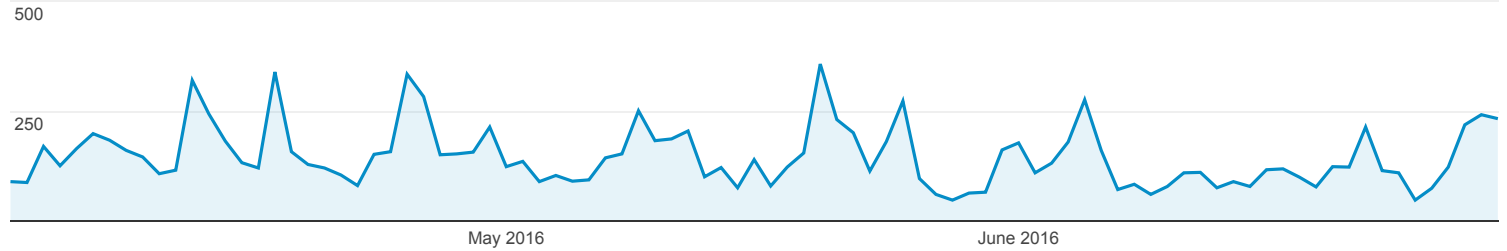

Apr 1, 2016 - Jun 30, 2016

Pages

All Users
100.00% Pageviews

Explorer

Pageviews

Page	Pageviews	Unique Pageviews	Avg. Time on Page	Entrances	Bounce Rate	% Exit	Page Value
	13,250 % of Total: 100.00% (13,250)	9,900 % of Total: 100.00% (9,900)	00:02:18 Avg for View: 00:02:18 (0.00%)	6,798 % of Total: 100.00% (6,798)	72.86% Avg for View: 72.86% (0.00%)	51.31% Avg for View: 51.31% (0.00%)	\$0.00 % of Total: 0.00% (\$0.00)
1. /	3,629 (27.39%)	2,575 (26.01%)	00:03:43	2,471 (36.35%)	74.50%	61.09%	\$0.00 (0.00%)
2. /p2046.htm	1,402 (10.58%)	1,025 (10.35%)	00:01:53	999 (14.70%)	54.15%	52.92%	\$0.00 (0.00%)
3. /operindex.htm	835 (6.30%)	599 (6.05%)	00:00:45	124 (1.82%)	41.94%	23.11%	\$0.00 (0.00%)
4. /shops.htm	571 (4.31%)	507 (5.12%)	00:04:10	507 (7.46%)	88.76%	87.74%	\$0.00 (0.00%)
5. /forums/forum.php	441 (3.33%)	278 (2.81%)	00:02:11	41 (0.60%)	36.59%	14.06%	\$0.00 (0.00%)
6. /thailanddiveexpo/	432 (3.26%)	395 (3.99%)	00:04:00	389 (5.72%)	88.43%	87.50%	\$0.00 (0.00%)
7. /forums/activity.php	389 (2.94%)	218 (2.20%)	00:03:27	48 (0.71%)	25.00%	22.88%	\$0.00 (0.00%)
8. /domi-scuba.htm	375 (2.83%)	341 (3.44%)	00:05:17	340 (5.00%)	89.41%	88.80%	\$0.00 (0.00%)
9. /p2046a.htm	346 (2.61%)	291 (2.94%)	00:02:16	64 (0.94%)	65.62%	52.60%	\$0.00 (0.00%)
10. /index.htm	229 (1.73%)	158 (1.60%)	00:01:44	41 (0.60%)	58.54%	31.44%	\$0.00 (0.00%)
11. /equipindex.htm	202 (1.52%)	159 (1.61%)	00:00:58	24 (0.35%)	37.50%	26.24%	\$0.00 (0.00%)
12. /oceansports-puertorico/index.htm	154 (1.16%)	131 (1.32%)	00:01:57	115 (1.69%)	64.35%	63.64%	\$0.00 (0.00%)
13. /puertorico-scuba-photos.htm	148 (1.12%)	41 (0.41%)	00:00:29	2 (0.03%)	0.00%	9.46%	\$0.00 (0.00%)
14. /philippinescubadiving.htm	143 (1.08%)	117 (1.18%)	00:02:07	85 (1.25%)	80.00%	63.64%	\$0.00 (0.00%)
15. /forums/showthread.php?21190-Arenui-In-donesia-Live-Aboard-September-4-15-2016-Group-Trip-To-Maumere-Saumlaki=	119 (0.90%)	72 (0.73%)	00:03:25	50 (0.74%)	50.00%	31.09%	\$0.00 (0.00%)
16. /puertoricoscubadiving.htm	97 (0.73%)	73 (0.74%)	00:01:55	6 (0.09%)	50.00%	35.05%	\$0.00 (0.00%)
17. /kill.htm	96 (0.72%)	19 (0.19%)	00:01:11	17 (0.25%)	100.00%	17.71%	\$0.00 (0.00%)
18. /rates.htm	94 (0.71%)	77 (0.78%)	00:03:12	34 (0.50%)	58.82%	38.30%	\$0.00 (0.00%)
19. /liveboardadventures/	91 (0.69%)	75 (0.76%)	00:03:08	60 (0.88%)	65.00%	59.34%	\$0.00 (0.00%)
20. /clubs.htm	89 (0.67%)	79 (0.80%)	00:07:39	78 (1.15%)	89.74%	87.64%	\$0.00 (0.00%)
21. /info.htm	84 (0.63%)	66 (0.67%)	00:00:19	6 (0.09%)	66.67%	26.19%	\$0.00 (0.00%)
22. /forums/forumdisplay.php?222-Dive-Travel							